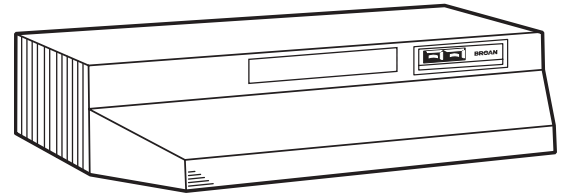

# F40000 SERIES TWO-SPEED 4-WAY CONVERTIBLE RANGE HOOD

Constructed with quality and good looks, the F40000 is superior to the competition whether ducted vertically, horizontally, or non-ducted.

### FEATURES

- Two speed fan control
- Polymeric blade and light lens (accepts up to 75W bulb)
- Washable aluminum filter
- Converts to non-ducted by removing cover plate from front of hood and installing the non-ducted filter (purchase separately)
- Mitered sides and hemmed bottom for safety and good looks
- 3¼" x 10" damper/duct connector included
- 7" round duct adapter plate included. 7" round damper purchase separately.
- Contemporary styling in White, Almond, Biscuit, Black, and Stainless Steel
- Available in 24, 30", 36" and 42" widths